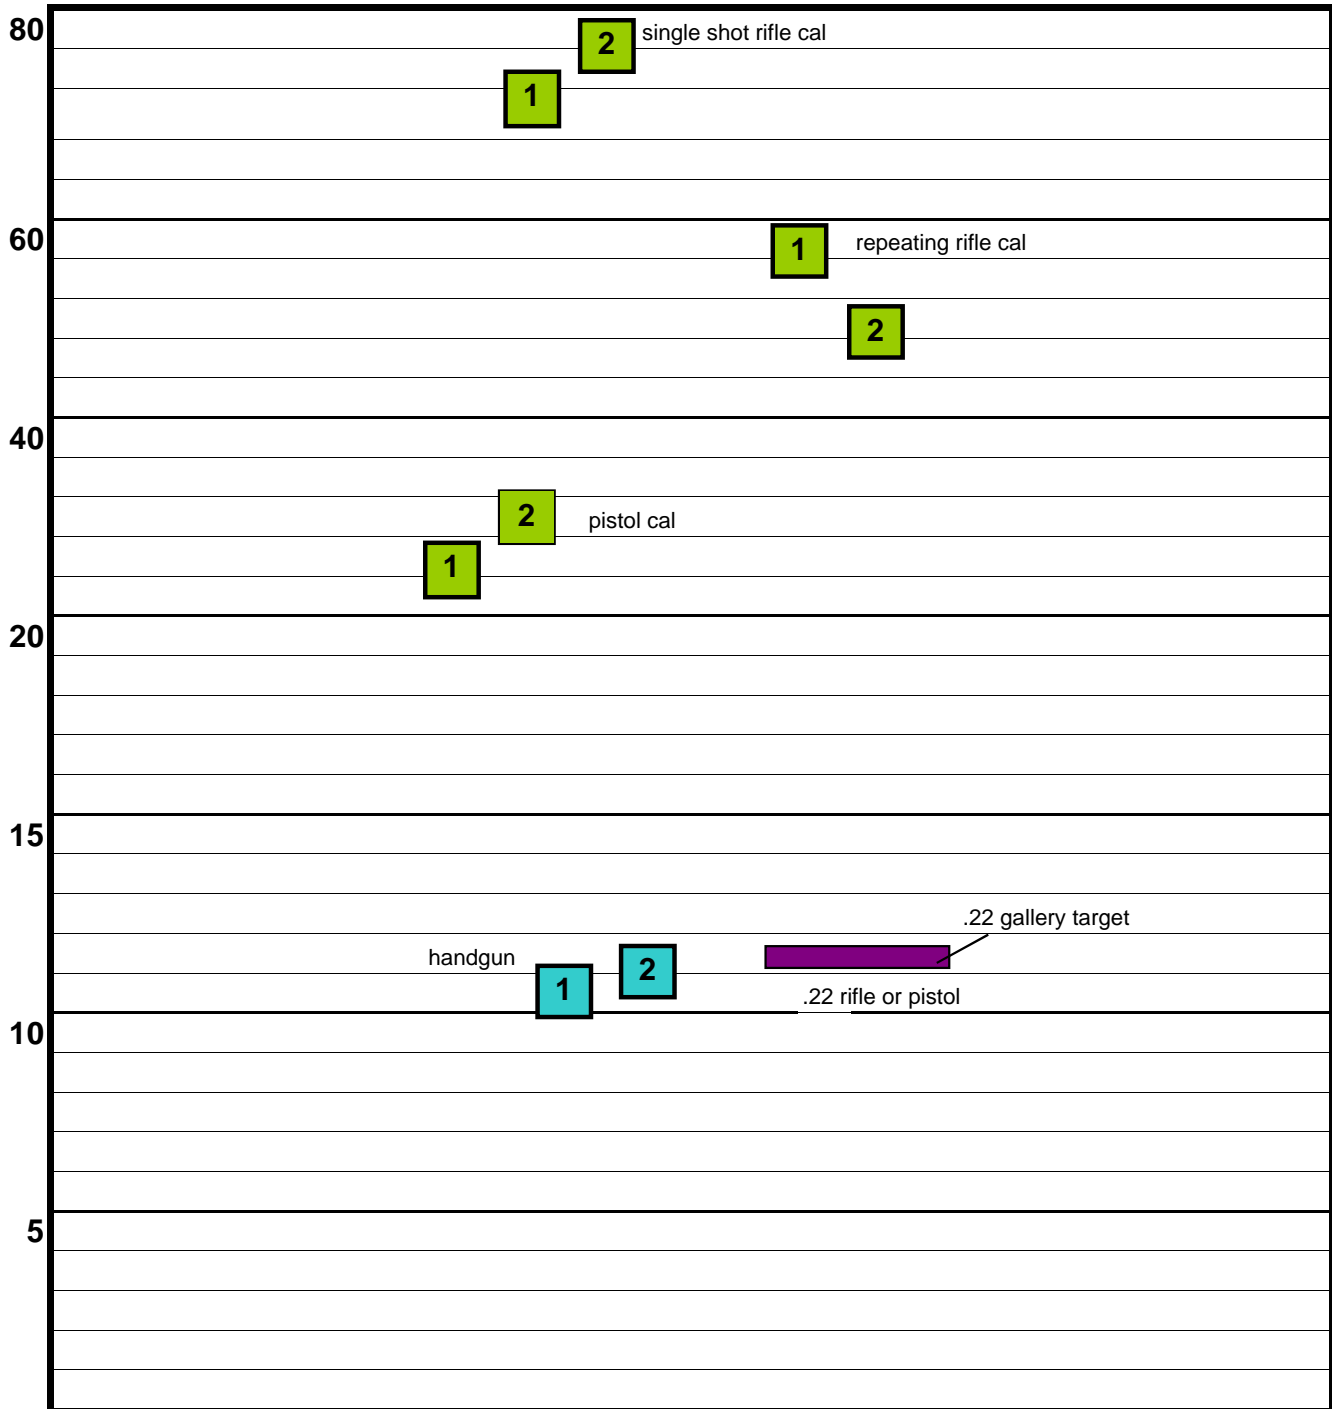

Stage #1 - Salt Mine

SEQUENCE:
 Pistol: 1-2-3-4-5
 2-gun: 1-2-3-4-5
 Rifle: 1-1-2-2-3-3-4-4
 Shotgun: 1-2-3-1-2-3

AMMO:
 Pistol: 5 or 10
 Rifle: 8 rifle or
 pistol caliber
 Shotgun: 6

Stage #2 - Artifact

SEQUENCE:
 Rifle: 4-3-2-1-4-3-2-1
 Pistol: POP-2-3-4-5
 2-gun 1-2-3-4-5
 Shotgun: 2-1-2-1

AMMO:
 Pistol: 5 or 10
 Rifle: 8
 Shotgun: 4

Stage 3: Tougis' End

35

30

25

20

15

10

5

0

1 2 3

cluster targets close together

tall stand

1 2 3 4 5

short stand

SEQUENCE:
Pistol 1-3-5-4-2, 2-gun repeat
Derringer up to 4
Rifle 1-2-3-1-2-3-1-2-3
Shotgun 1-2-1-2

AMMO:
Derringer/PP up to 4
Pistol: 5 or 10
Rifle: 9
Shotgun: 4

Long Range: Cornucopia

SEQUENCE:
Rifle of caliber chosen,
any shot combination
without double-tapping