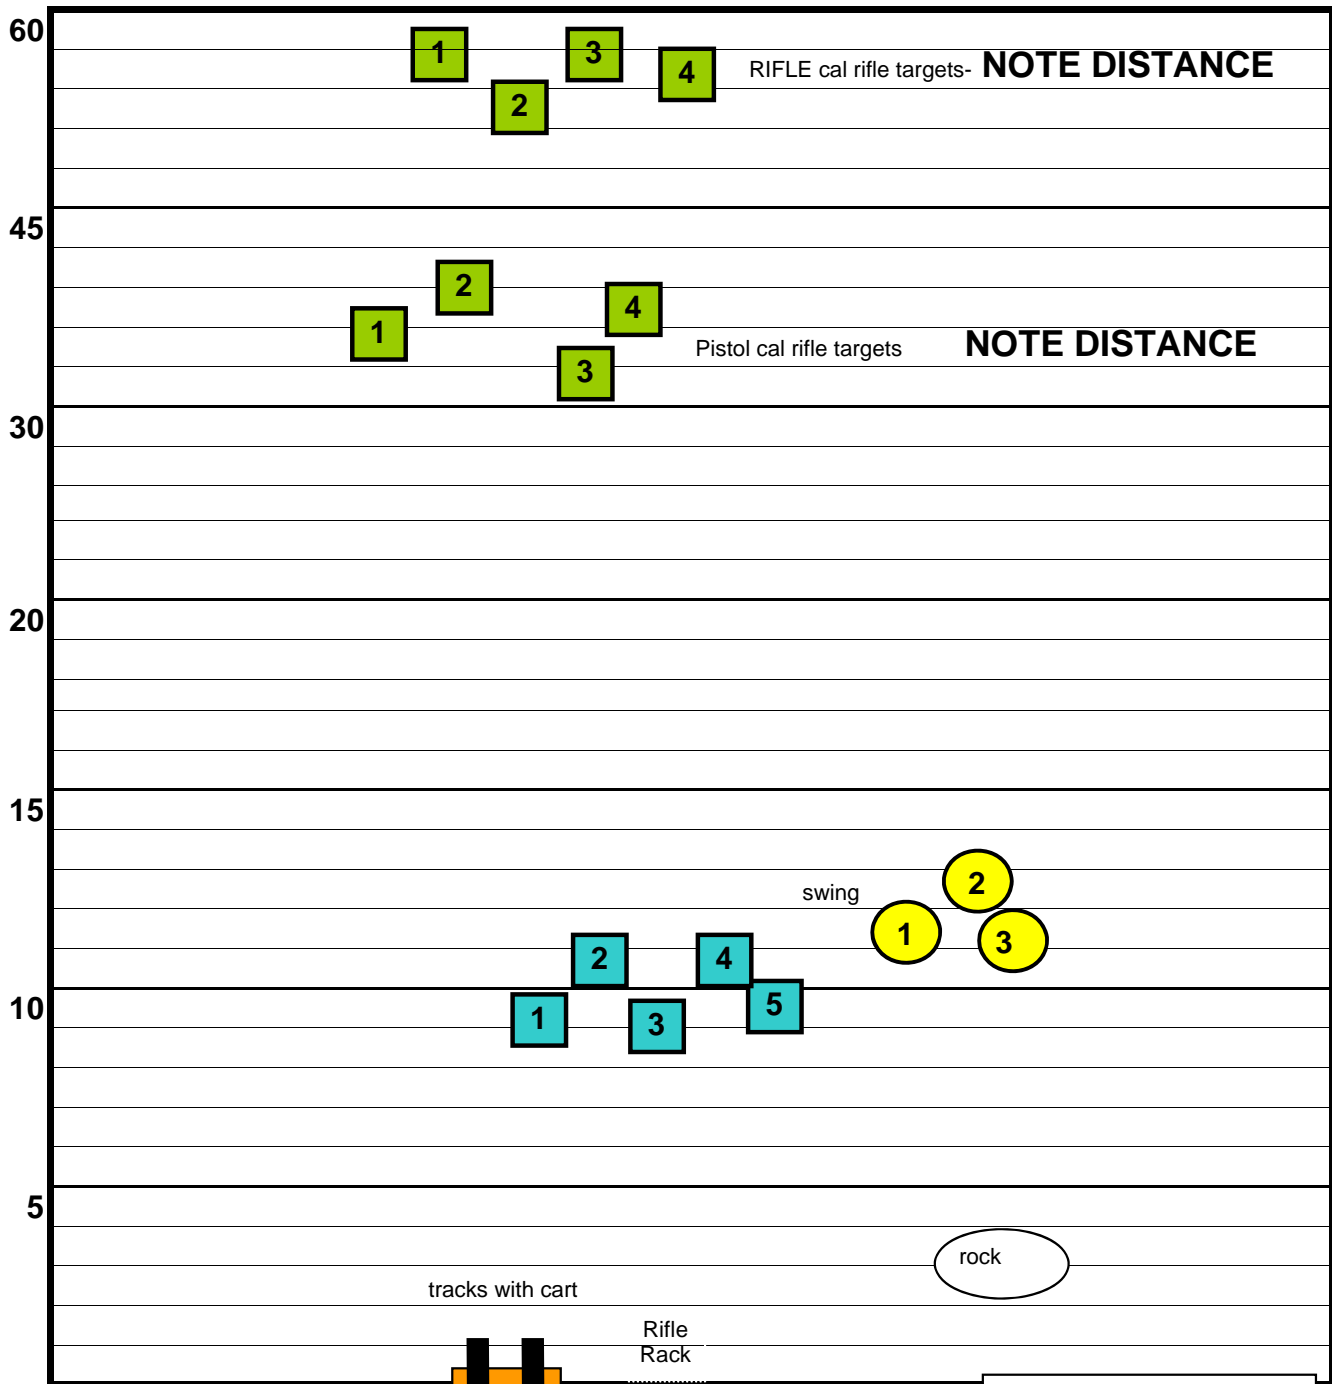

Stage #1 - Salt Mine

SEQUENCE:
 Pistol: 1-2-3-4-5
 2-gun: 1-2-3-4-5
 Rifle: 1-1-2-2-3-3-4-4
 Shotgun: 1-2-3-1-2-3

AMMO:
 Pistol: 5 or 10
 Rifle: 8 rifle or
 pistol caliber
 Shotgun: 6

Stage #2 - Artifact

SEQUENCE:
 Rifle: 4-3-2-1-4-3-2-1
 Pistol: POP-2-3-4-5
 2-gun 1-2-3-4-5
 Shotgun: 2-1-2-1

AMMO:
 Pistol: 5 or 10
 Rifle: 8
 Shotgun: 4

Stage 3: Tougis' End

35

30

25

20

15

10

5

0

1 2 3

cluster targets close together

tall stand

1 2 3 4 5

short stand

SEQUENCE:
Pistol 1-3-5-4-2, 2-gun repeat
Derringer up to 4
Rifle 1-2-3-1-2-3-1-2-3
Shotgun 1-2-1-2

AMMO:
Derringer/PP up to 4
Pistol: 5 or 10
Rifle: 9
Shotgun: 4

Long Range: Cornucopia

SEQUENCE:
Rifle of caliber chosen,
any shot combination
without double-tapping