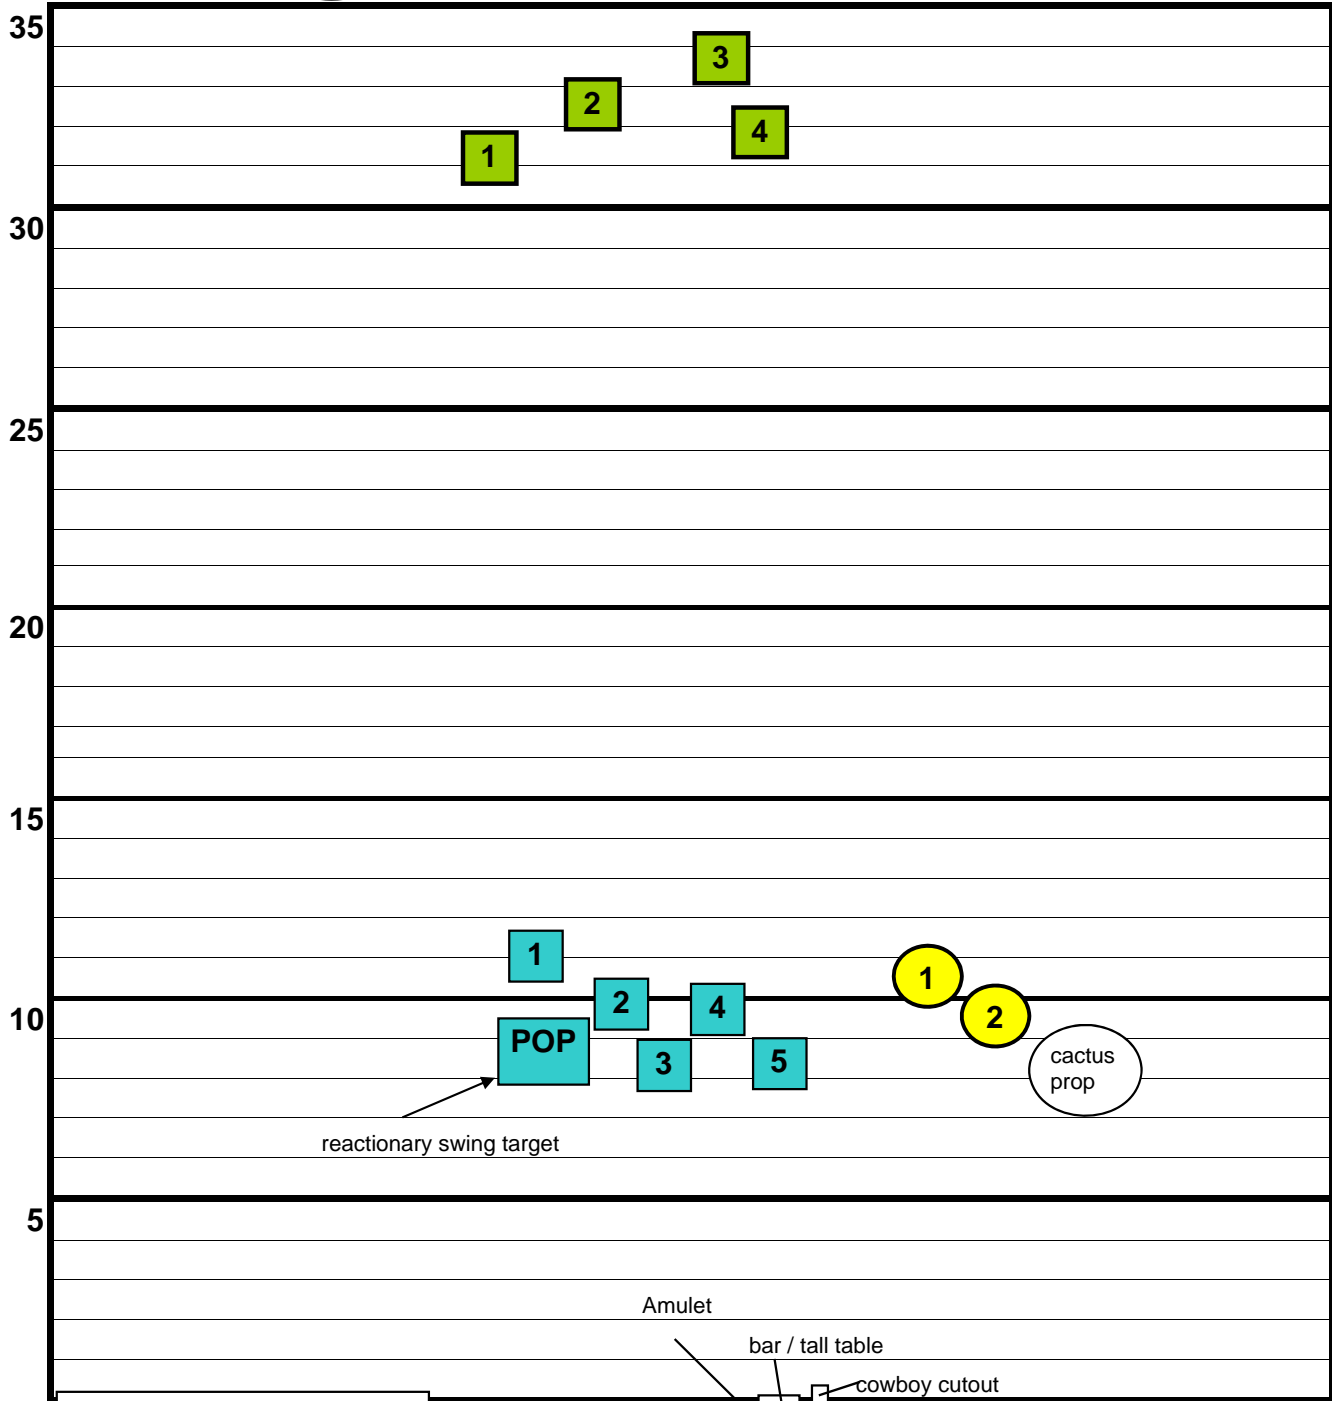

Stage #1 - Salt Mine

SEQUENCE:
 Pistol: 1-2-3-4-5
 2-gun: 1-2-3-4-5
 Rifle: 1-1-2-2-3-3-4-4
 Shotgun: 1-2-3-1-2-3

AMMO:
 Pistol: 5 or 10
 Rifle: 8 rifle or
 pistol caliber
 Shotgun: 6

Stage #2 - Artifact

SEQUENCE:
 Rifle: 4-3-2-1-4-3-2-1
 Pistol: POP-2-3-4-5
 2-gun 1-2-3-4-5
 Shotgun: 2-1-2-1

AMMO:
 Pistol: 5 or 10
 Rifle: 8
 Shotgun: 4

Stage 3: Tougis' End

35

30

25

20

15

10

5

0

1 2 3

cluster targets close together

tall stand

1 2 3 4 5

short stand

SEQUENCE:
Pistol 1-3-5-4-2, 2-gun repeat
Derringer up to 4
Rifle 1-2-3-1-2-3-1-2-3
Shotgun 1-2-1-2

AMMO:
Derringer/PP up to 4
Pistol: 5 or 10
Rifle: 9
Shotgun: 4

Long Range: Cornucopia

SEQUENCE:
Rifle of caliber chosen,
any shot combination
without double-tapping