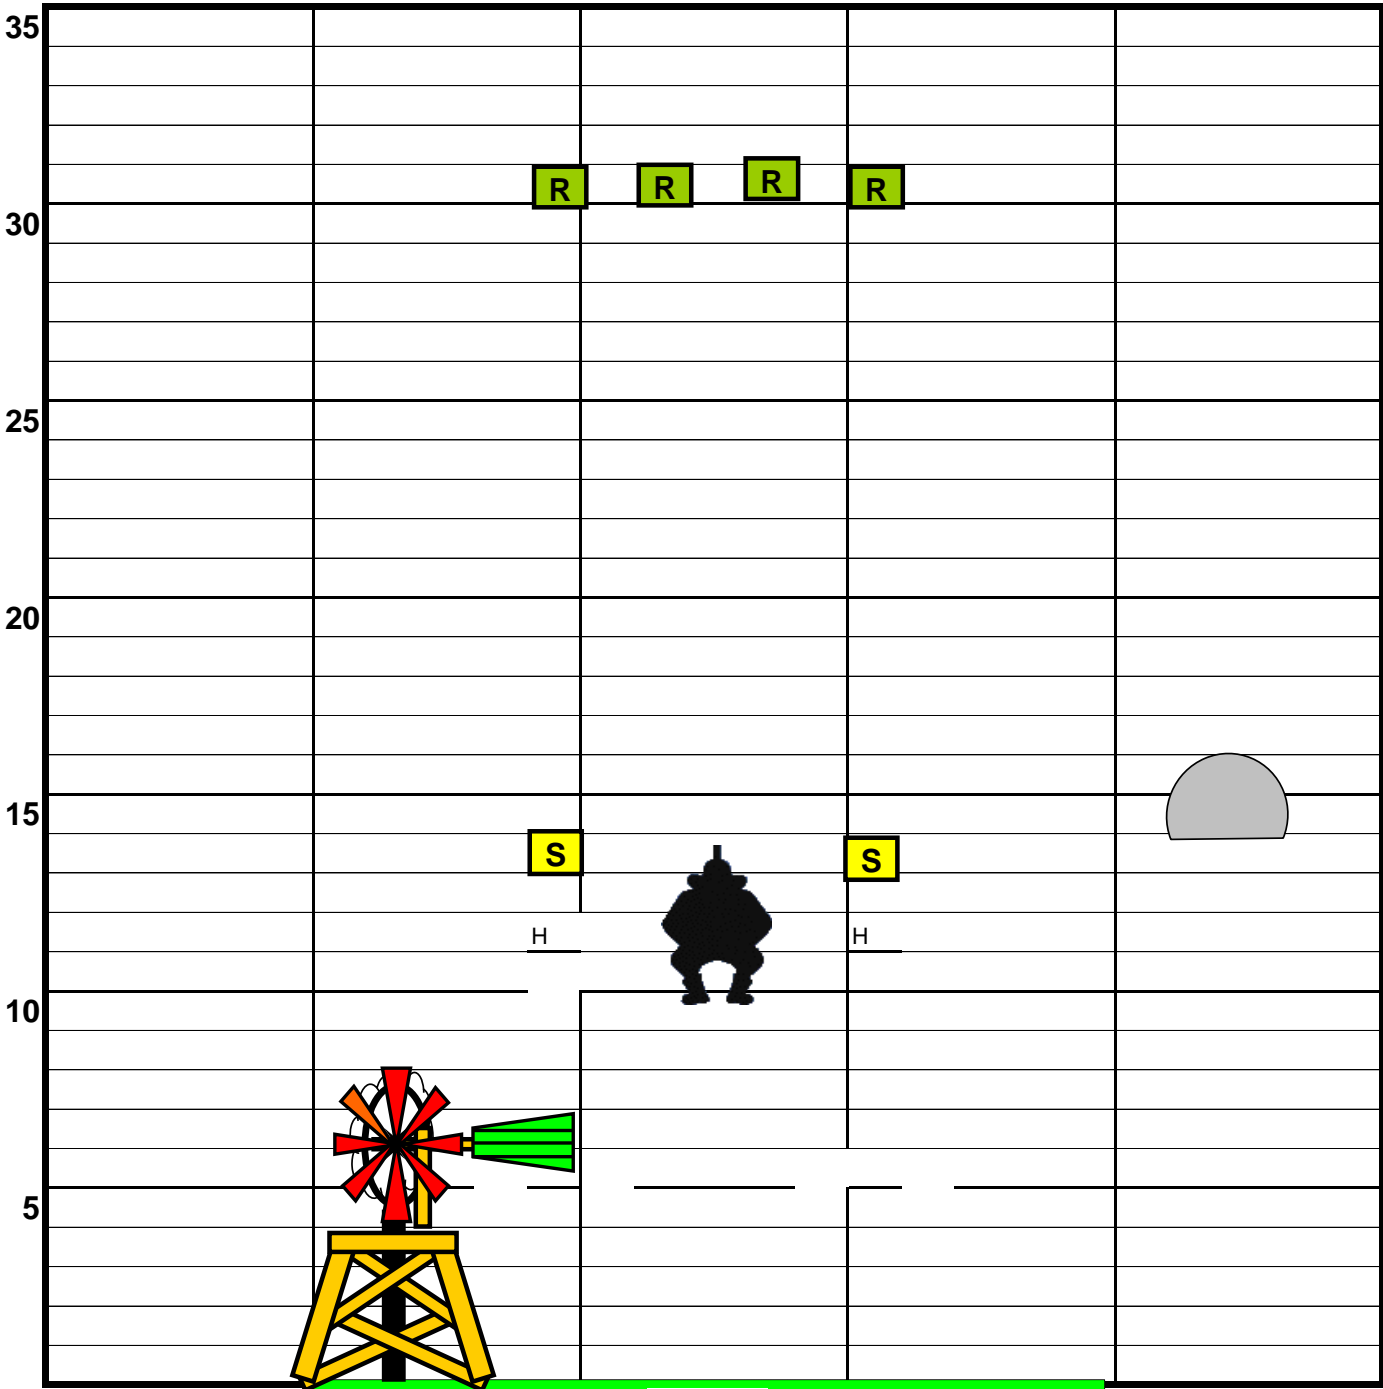

"THE LAST RIDE"