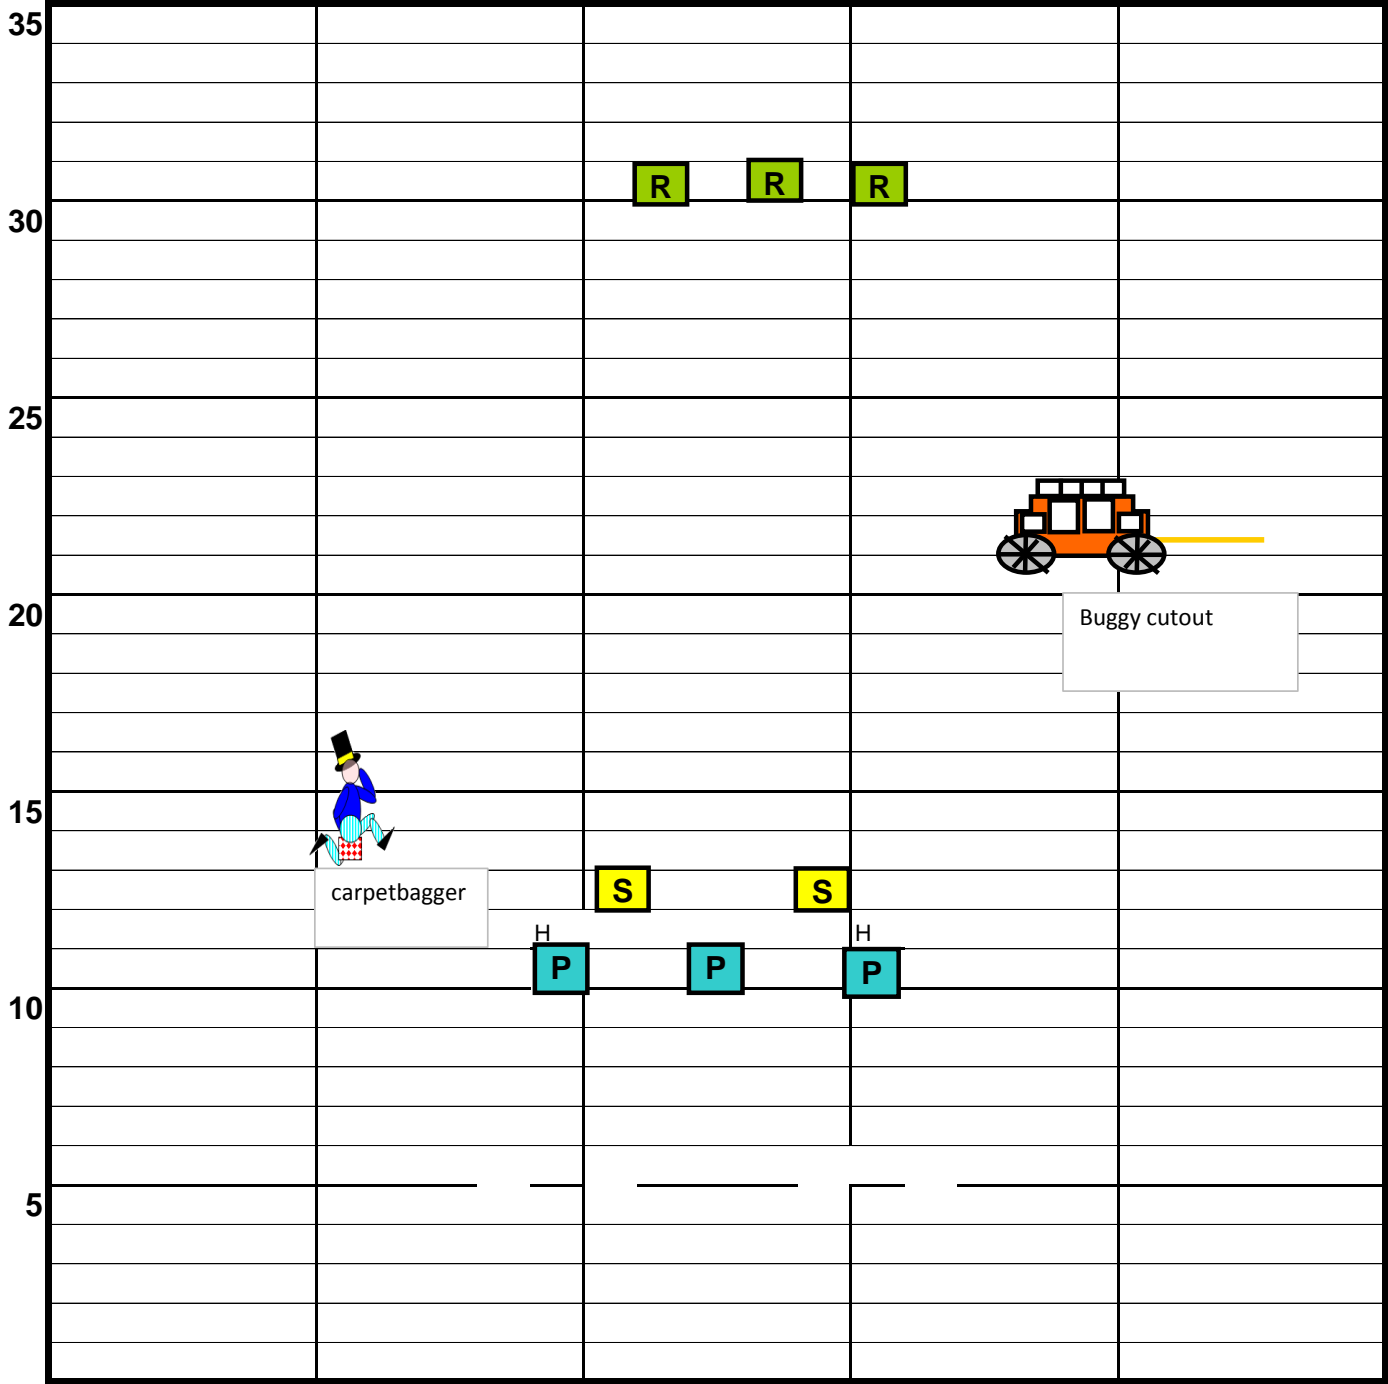

"KID COLTON"

Grass Mat