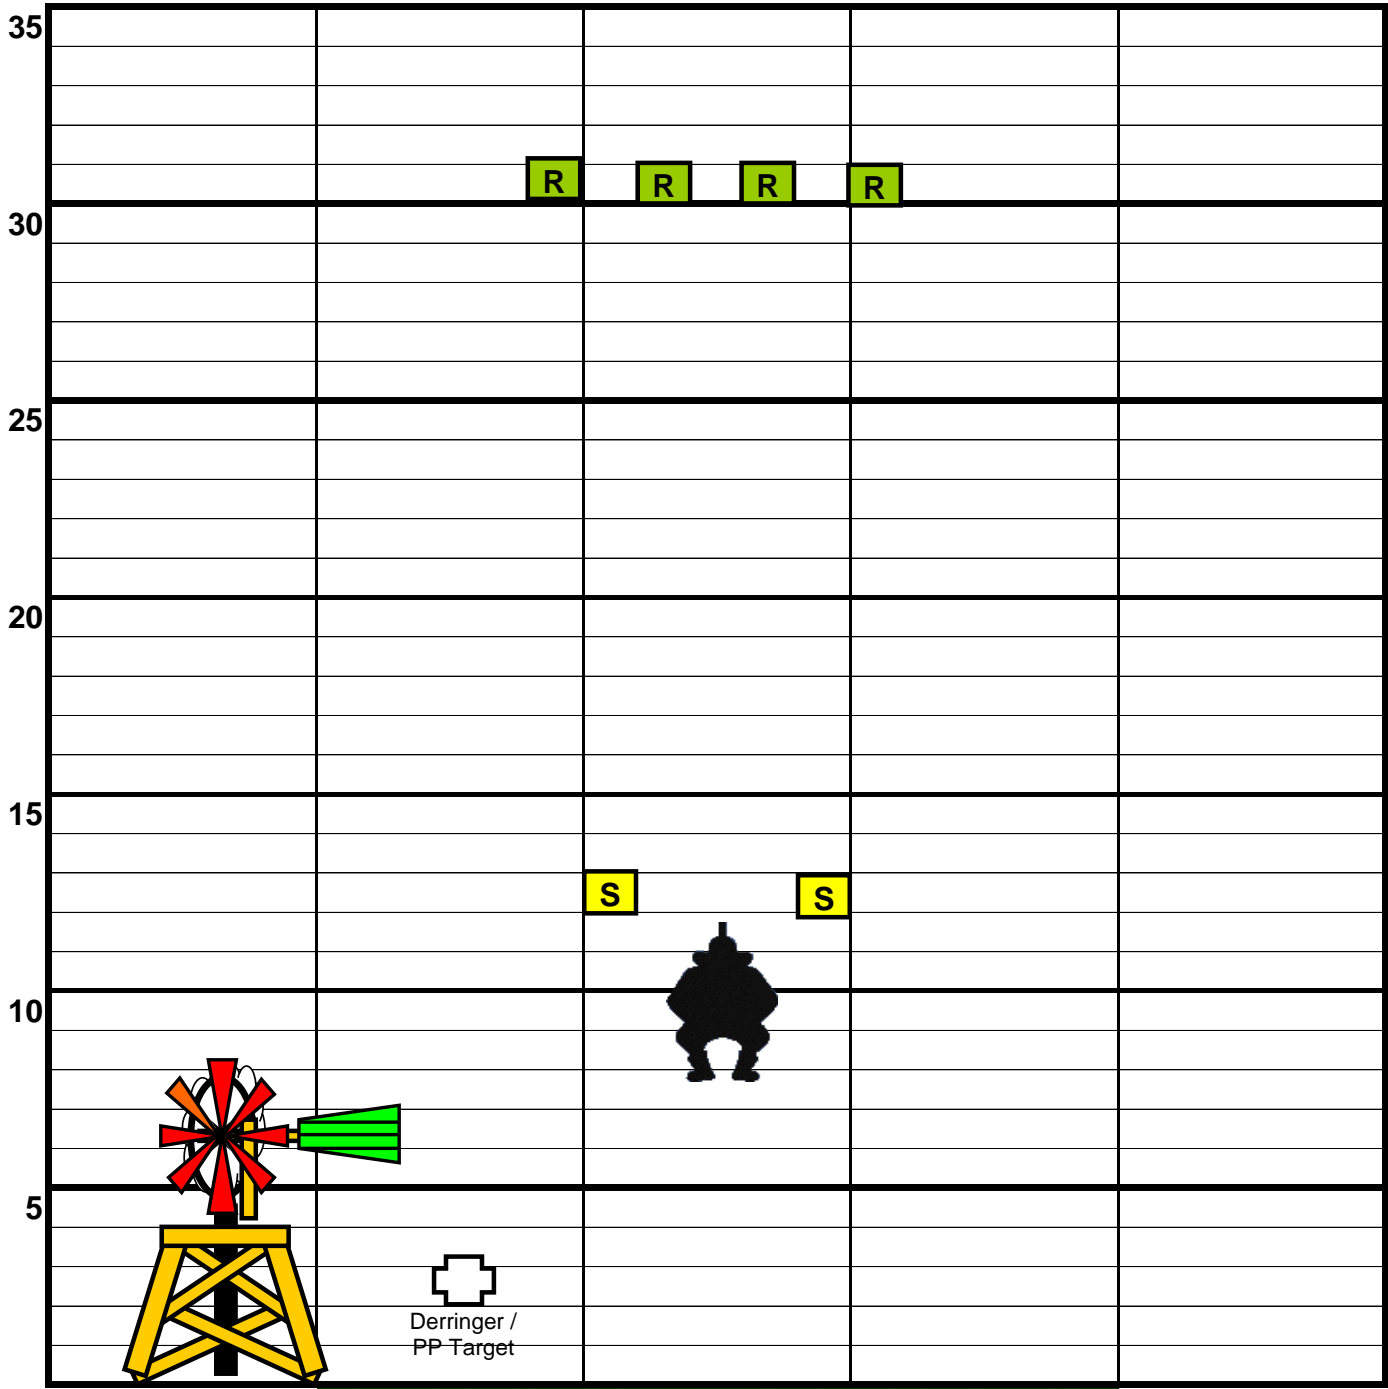

# "WYATT EARP"

Window Wall Door  
Swinging bar

# "ED BAILEY"

Derringer /  
PP Target

Grass Mat

Bartender cutout

# "WYATT EARP SPEED AND LONG RANGE SHOOT"

# "SHOOTOUT AT IRON SPRINGS"