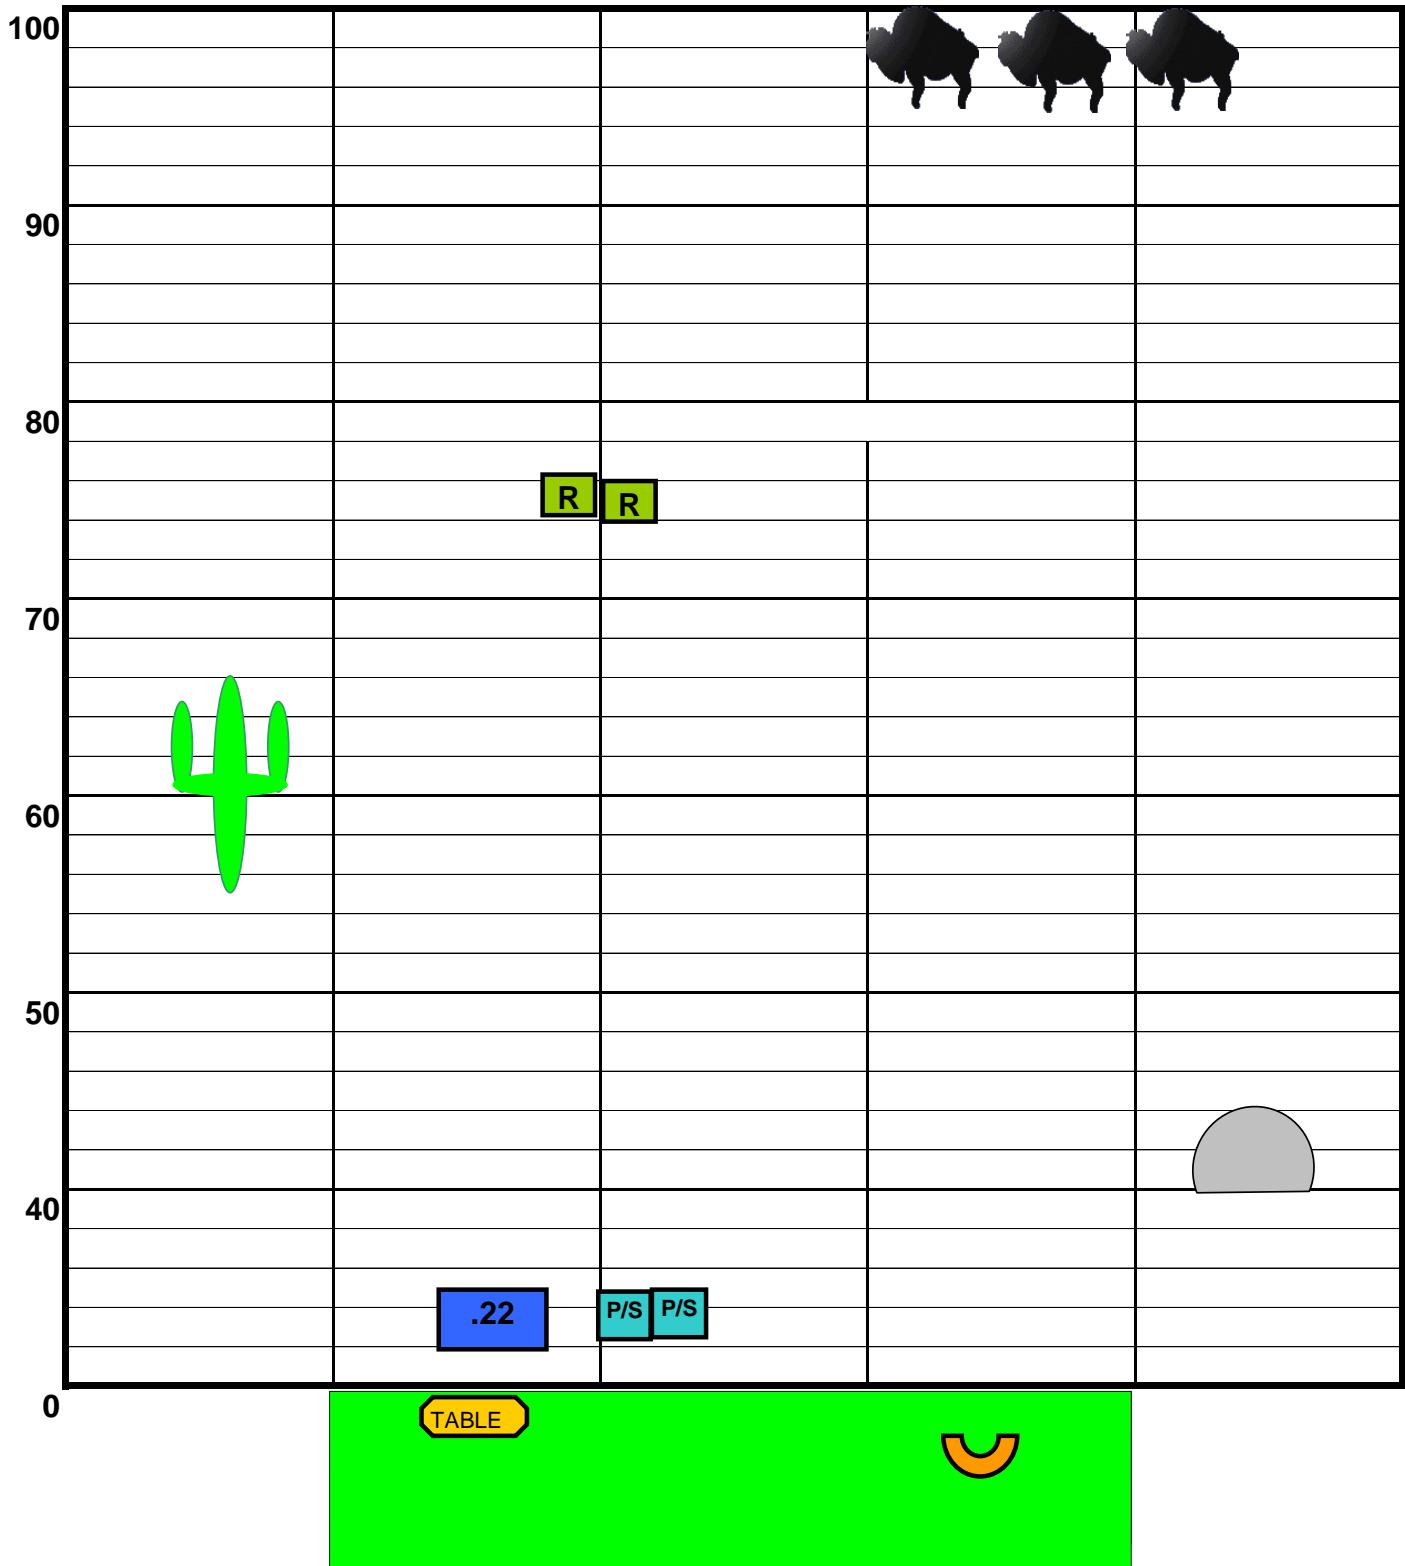

"WYATT EARP SPEED AND LONG RANGE SHOOT"