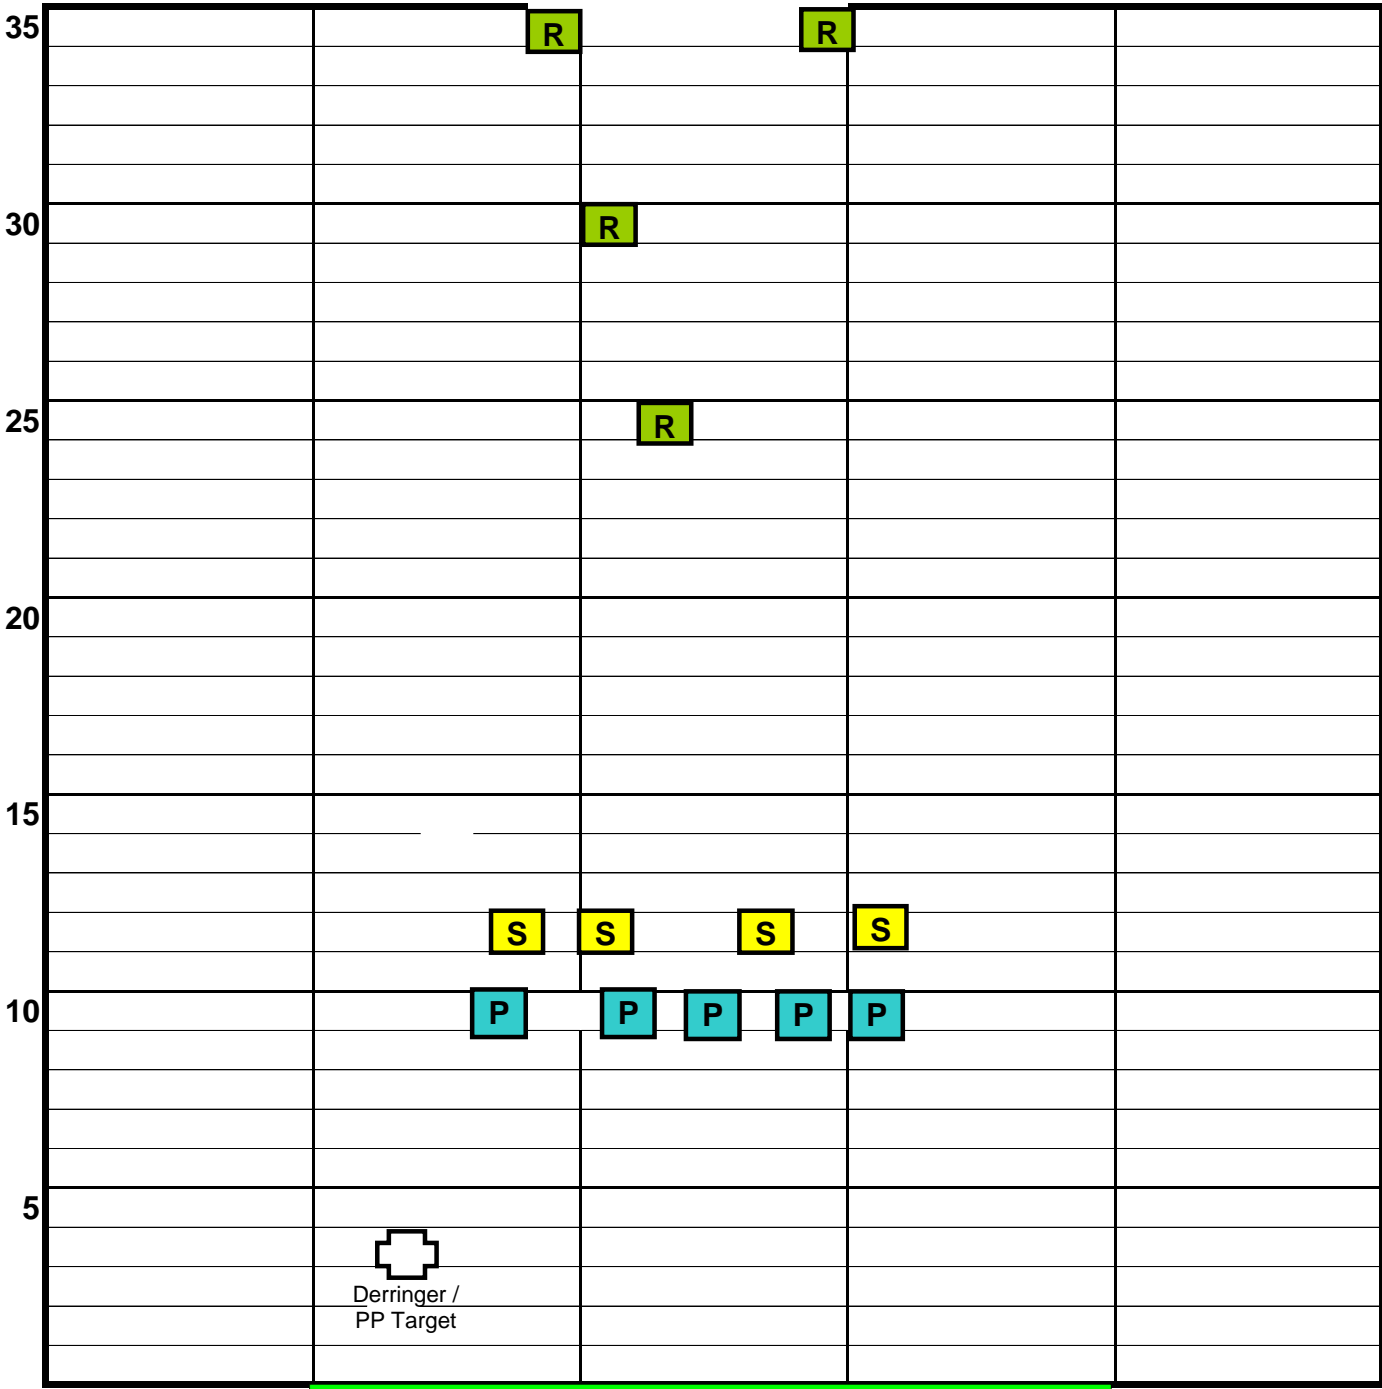

STAGE 1- PUMPKIN HEADS

Derringer /
PP Target

Grass Mat

SCENARIO 2- PUMPKIN POSERS PAY FOR PILFERING PEMBROOKS

STAGE 3- PUMPKIN CHUCKIN

STAGE 4- TURKEY TIME